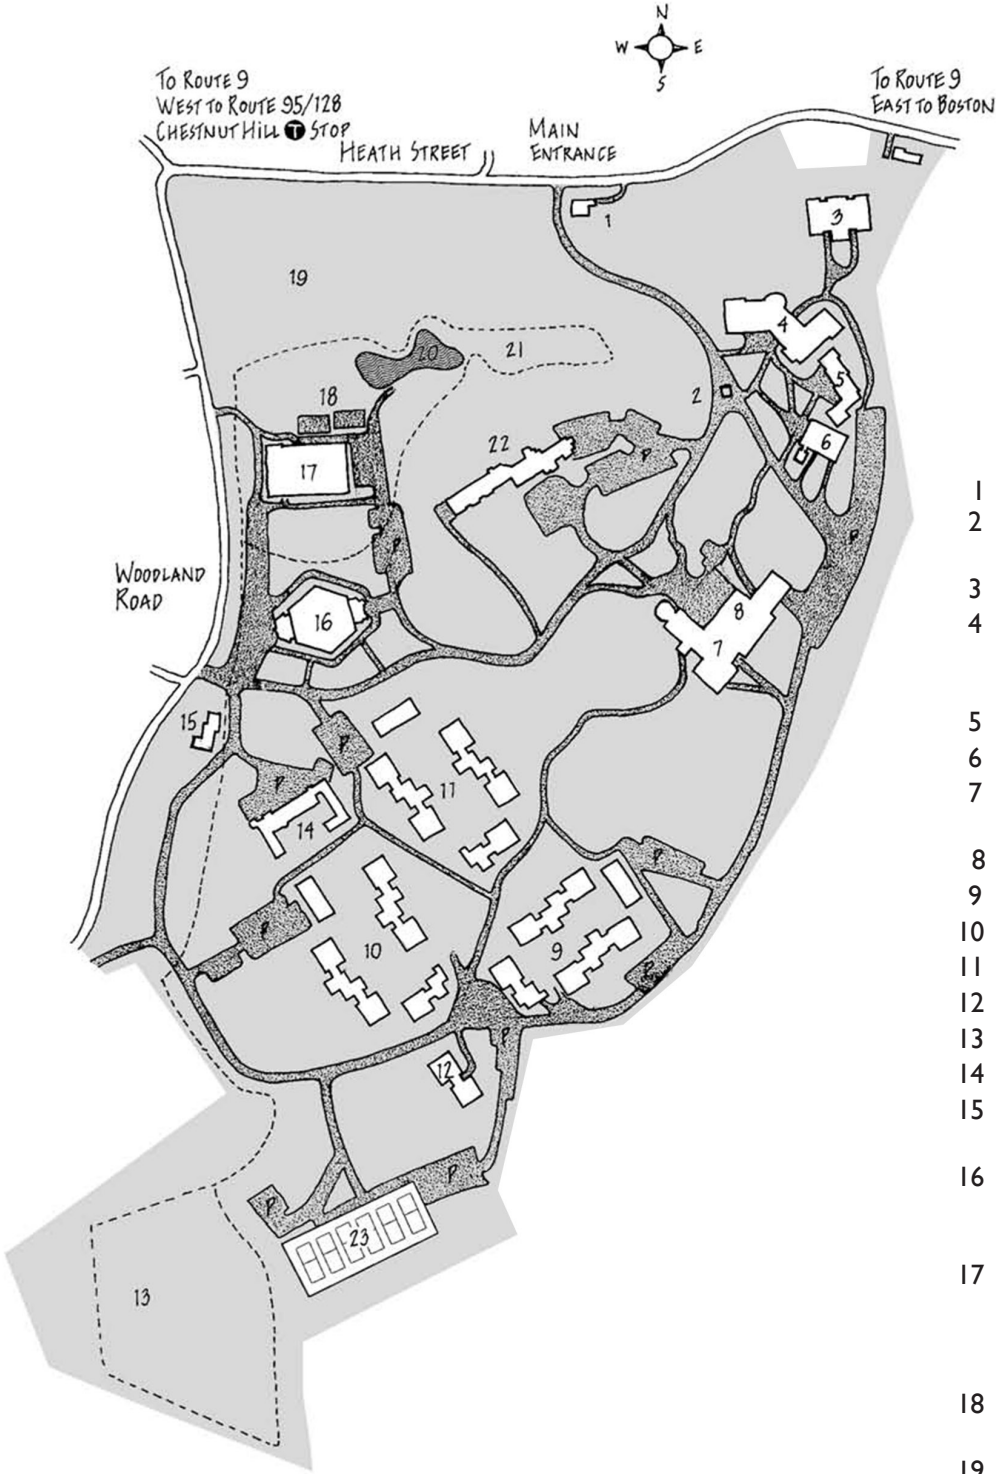

PINE MANOR COLLEGE - CAMPUS MAP

- 1 Heath Street Gatehouse
- 2 Campus Safety/ Information Booth
- 3 Haldan Hall
- 4 Annenberg Library and Communications Center Hess Gallery
- 5 Abercrombie Fine Arts Wing
- 6 Dane Science Building
- 7 Ashby Campus Center/ Student Mail
- 8 Dining Hall
- 9 South Village
- 10 West Village
- 11 East Village
- 12 Southwest/ELI
- 13 Hedley Soccer Field
- 14 Barn
- 15 Ann Pappajohn Vassiliou Child Study Center
- 16 Ellsworth Hall Center for the Performing Arts
- 17 Gymnasium Green Dunn Fitness Room/Dance Studio/ Training Room
- 18 Kellogg Platform Tennis Courts
- 19 Softball Diamond
- 20 Pond
- 21 Richard Deutsch Cross-Country Course/Fitness and Ski Trail
- 22 Ferry Administration Building
- 23 Tennis Courts
- P Parking